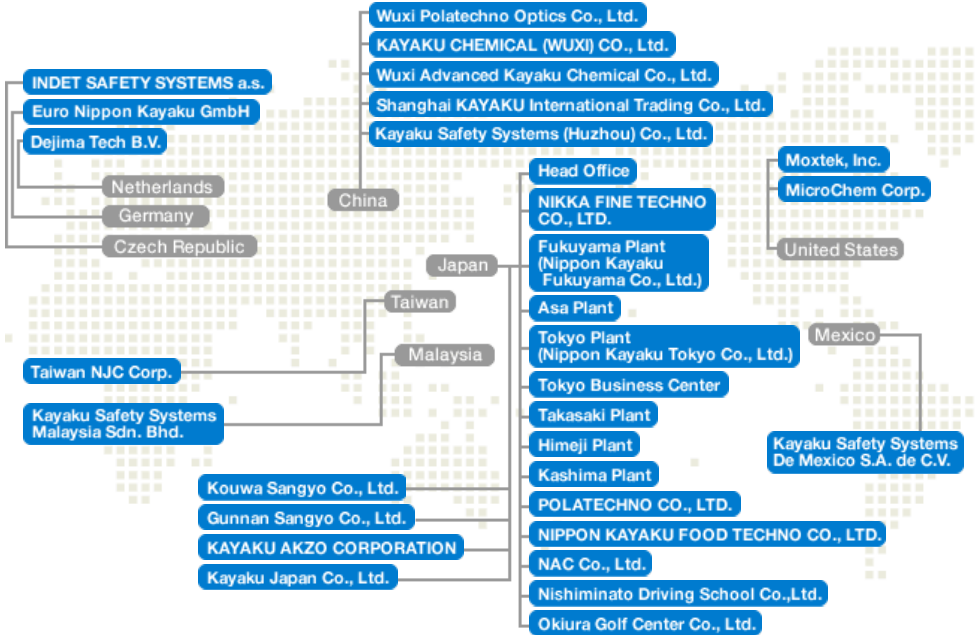

2. Deployment of a boat for rescues 3. Fire fighting group cooperation site 4. Use of rooftop as a lookout	
Takasaki Plant	Agreement on assistance from voluntary fire fighting brigade	Regional fire departments including Takasaki City
Himeji Plant	Memorandum on effluent control	Himeji City
Kashima Plant	Agreement on environmental pollution control	Ibaraki Prefecture, Kashima City, Kamisu City

Interaction with regions

Examples of Nippon Kayaku's Involvement

Business site	Category	Details	
Head Office	Education	Participation in children's chemistry experiment show	
		Hosting of workshops for students in Tokyo	
	Awareness raising activities	Pink Ribbon activities	
	Assistance	Assistance provided to AgriFuture Japan (development of farm operators)	
	Donations	Japan Association of Corporate Executive IPPO IPPO NIPPON: 8th donation for earthquake reconstruction assistance	
		Tokyo Metropolitan Government Joint Fundraising: FY2014 Akaihane Joint Fundraising	
		Japan Anti-tuberculosis Association: Double-barred cross seal fundraising	
Guidelines on Transparency in Relationships between Nippon Kayaku and Medical Institutions			
	Guidelines on Transparency in Relationships between Nippon Kayaku and Patients		
Fukuyama Plant (Nippon Kayaku Fukuyama Co., Ltd.)	Festivals	Hosting of the Shining Fukuyama Festival	
		Sponsorship of the Fukuyama Rose Festival and summer festivals in the Fukuyama, Akebono, Shingai and Minoshima school districts	
		Sponsorship of cultural festivals in the Akebono, Shingai and Minoshima school districts	
		Sponsorship of the Fukuyama Fureai and Welfare Festival	
	Awareness raising activities	Pink Ribbon activities	
	Competitions	Hosting of tennis tournament	
	Opening facilities to the public	Soccer field, baseball field, and tennis court, etc.	
	Donation	FUKUYAMA SUMMER FESTIVAL (Sponsorship of Fireworks)	
	Cleanups	Holds cleanup activities around the plant	
	Asa Plant	Education	Sanyoonoda City Science Expo