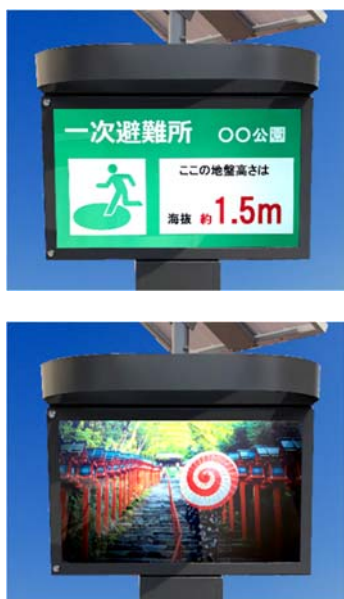

Our company developed 32-inch off-grid outdoor display system comes with lighting for night, solar battery and the 32-inch high performance reflective LCD. The 32-inch high performance LCD adopted that joint developed high performance reflective liquid crystal technology [1][2] using achromatic polarizer by three members as Nippon Kayaku Co., Ltd., Polatechno Co., Ltd. and Tohoku University. This is a core technology of this system that can realize both super low power consumption and excellent outdoor visibility simultaneously.

This product is effective to display the information at the area of power grid undeveloped and at time of disaster. We have two type of the systems, landscape display system (Figure 2) and portrait display system (Figure 3). We just started the make-to-order manufacturing for both of them from February 2020.

[1] D.Fujiwara, N.Mochizuki, T.Ishinabe, D.Nakamura, N.Koma and H.Fujikake, IDW2013, FMCp2-13L (2013)

[2] N.Mochizuki, T.Ishinabe, D. Fujiwara, D.Nakamura, N.Koma and H.Fujikake, SID2014 Symposium Digest, pp.1431-1434(2014)

Figure 1 Display Images Under Sunlight